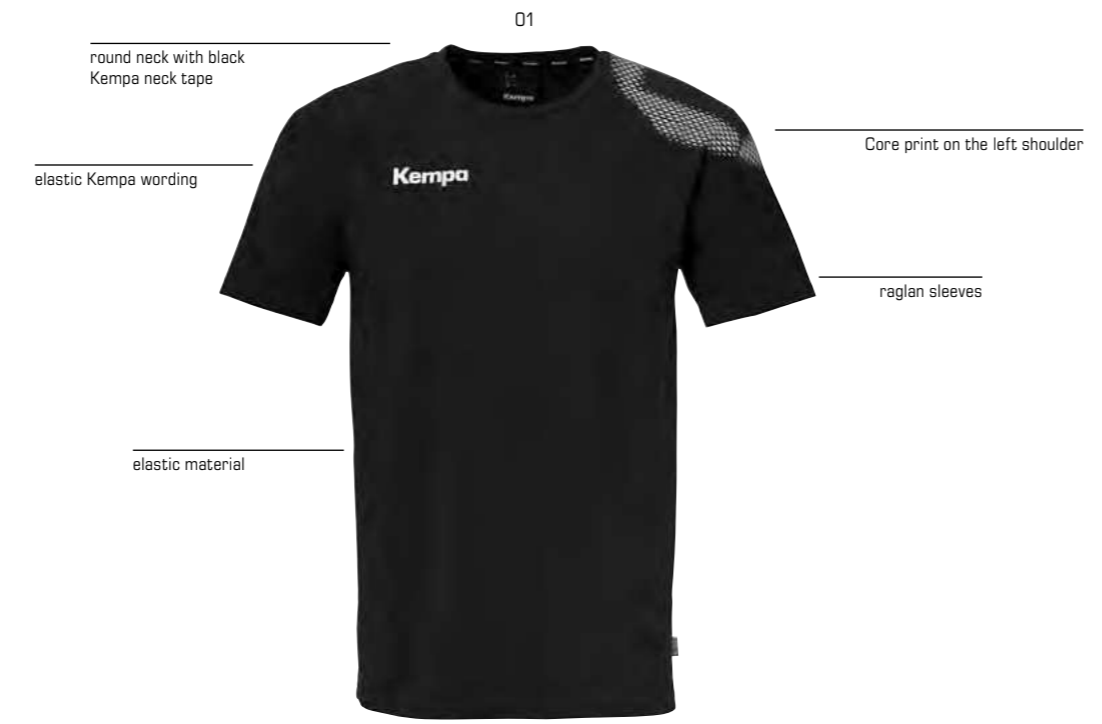

MOTION PANTS WOMEN

Art. 2005135

Size XS, S, M, L, XL, XXL

Material 100% polyester (60% recycled)

01 black, **41** navy

INCLUSIVE 2027

CORE 26

CORE 26 T-SHIRT