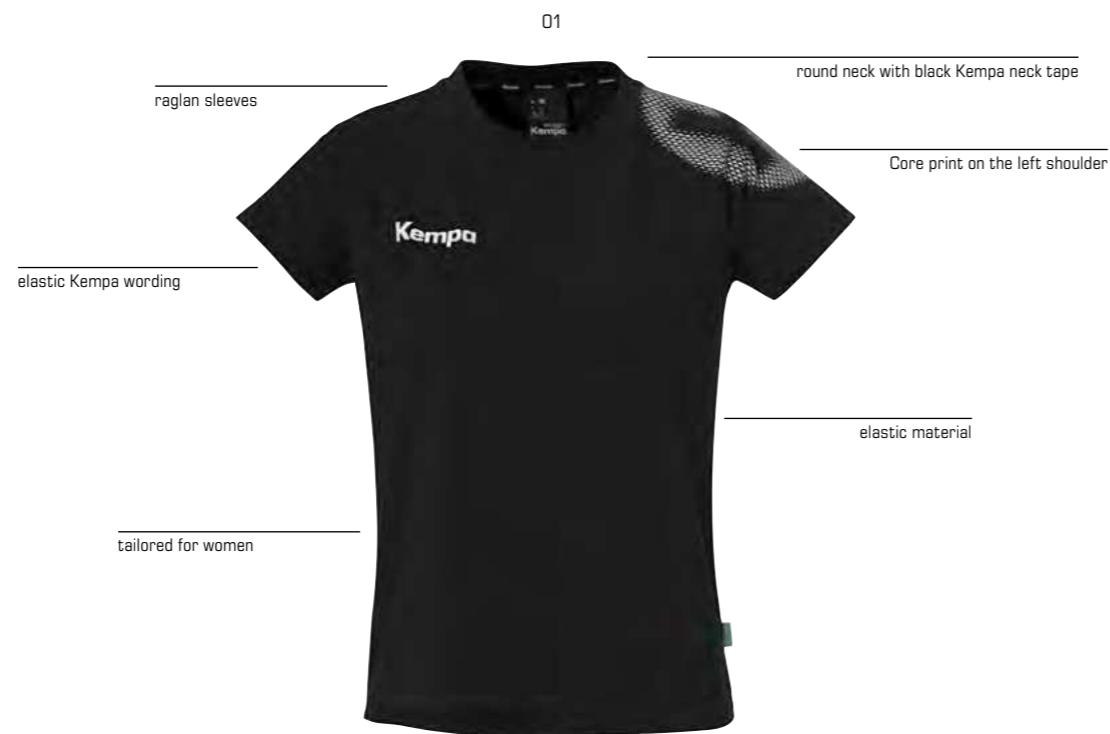

CORE 26 T-SHIRT WOMEN

Art. 2003662

Size XS, S, M, L, XL, XXL

Material 97% cotton (organic), 3% elastane

01 black, **02** white, **03** kempablue, **04** red, **05** dark grey mélange, **06** hope green, **10** royal

INCLUSIVE 2026