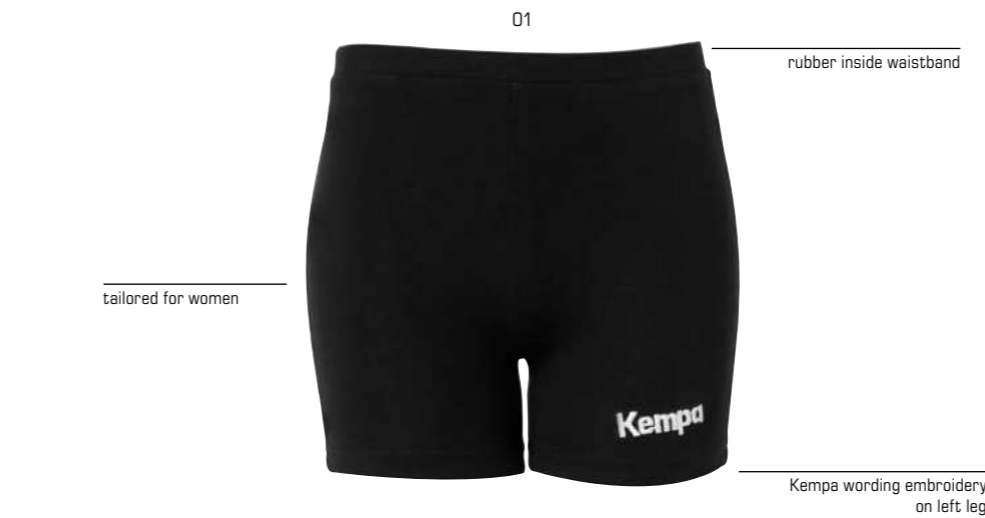

ALSO GREAT FOR VOLLEYBALL AND GYMNASTICS

TIGHTS WOMEN

Art. 2003161

Size XS, S, M, L, XL, XXL

Material 90% cotton, 10% elastane

01 black