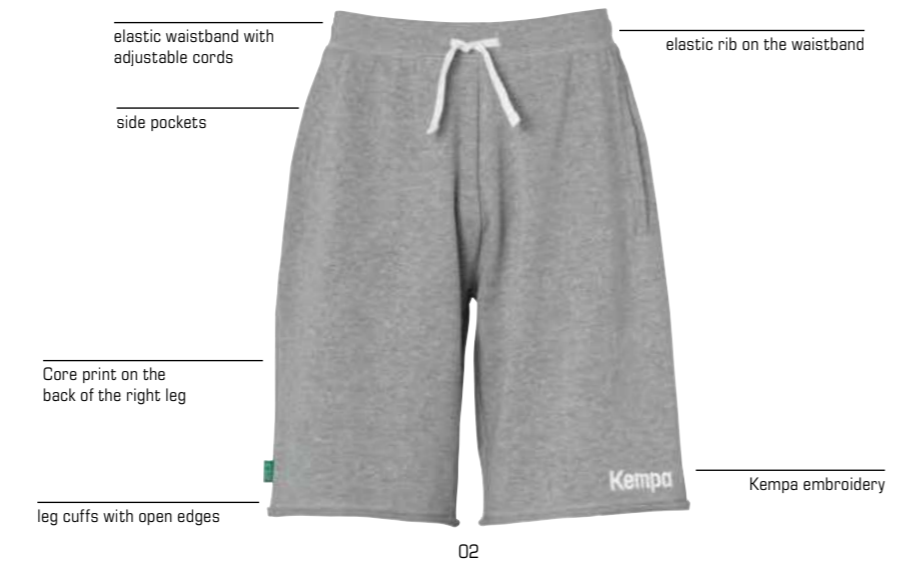

MOTION PANTS WOMEN

Art. 2005135

Size XS, S, M, L, XL, XXL

Material 100% polyester (60% recycled)

01 black, **41** navy

INCLUSIVE 2027

CORE 26

CORE 26 T-SHIRT