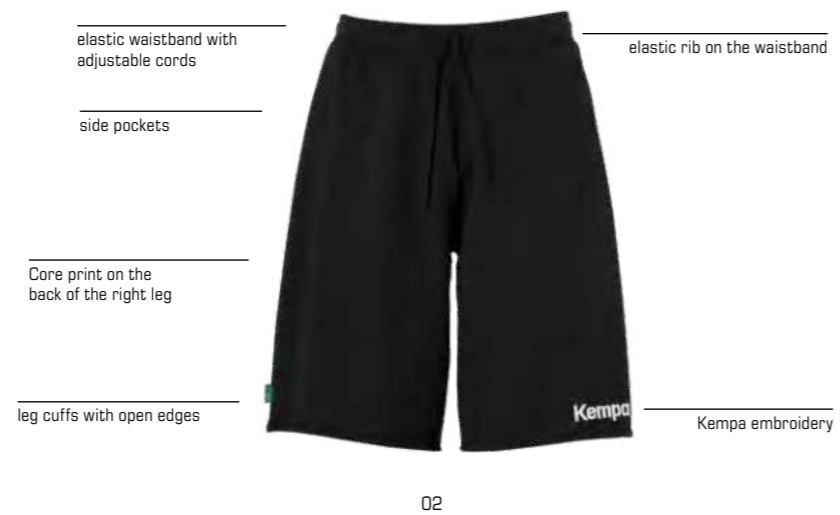

INCLUSIVE 2026

CORE 26 HOOD JACKET

Art. 2003663

Size 116, 128, 140, 152, 164
S, M, L, XL, XXL, 3XL, 4XL

Material 60% cotton, 40% polyester (recycled)
05 85% cotton (organic), 15% viscose

01 black, **03** kempablue, **04** red, **05** dark grey mélange,
06 hope green, **10** royal